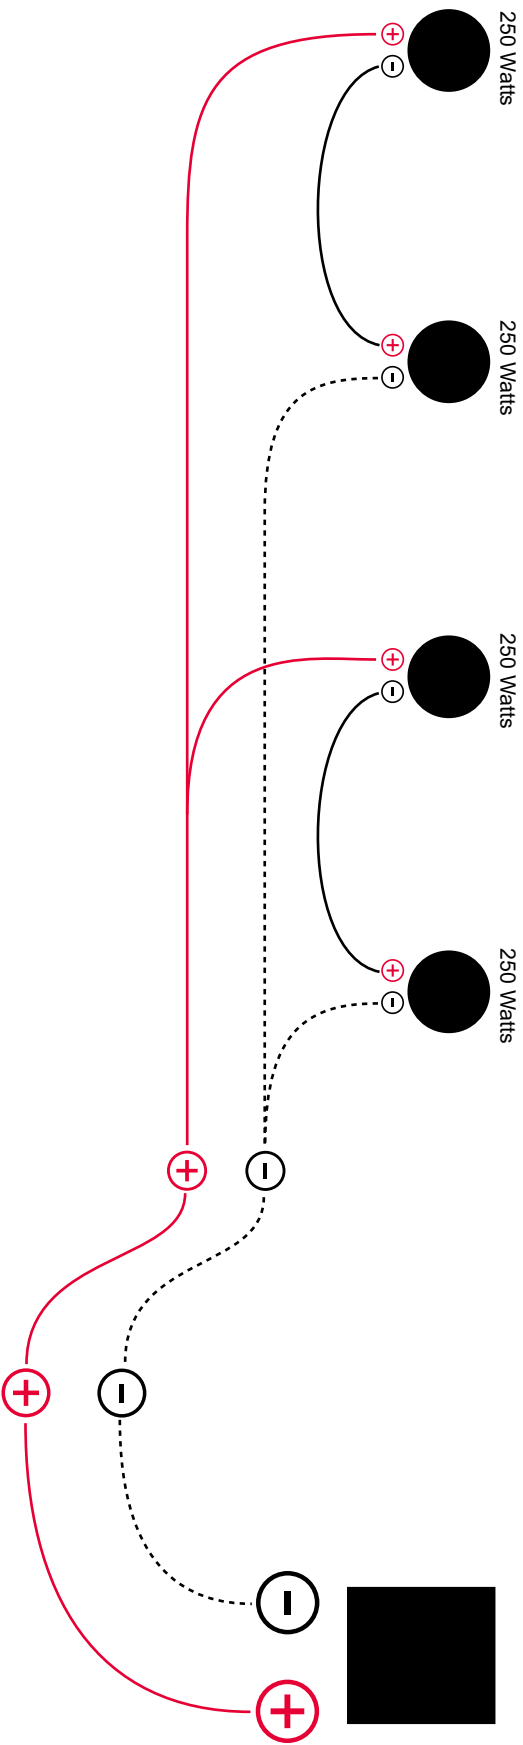

ButtKicker® Wiring Diagram

Connecting 4 BK4-4s to 1 BKA1000-N Power Amplifier

ButtKicker®
Feel what you've been missing...

© 2010 The Gutammer Company
www.thebuttkicker.com

KEY

⊖ Negative Wire Run
⊕ ——— Positive Wire Run

● =  **ButtKicker Advance BK4-4**

■ =  **ButtKicker Power Amplifier BKA1000-N**