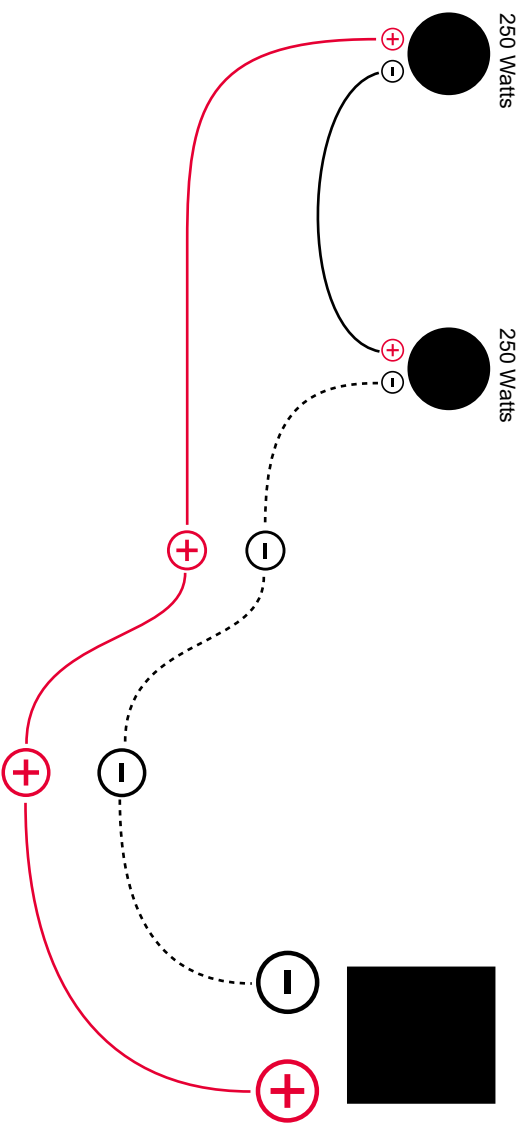

ButtKicker® Wiring Diagram

Connecting 2 BK4-4s to 1 BKA1000-N Power Amplifier

ButtKicker®
Feel what you've been missing...

© 2010 The Guitammer Company
www.thebuttkicker.com

KEY

⊖ Negative Wire Run
⊕ ——— Positive Wire Run

● =  ButtKicker Advance
BK4-4

■ =  ButtKicker Power
Amplifier BKA1000-N